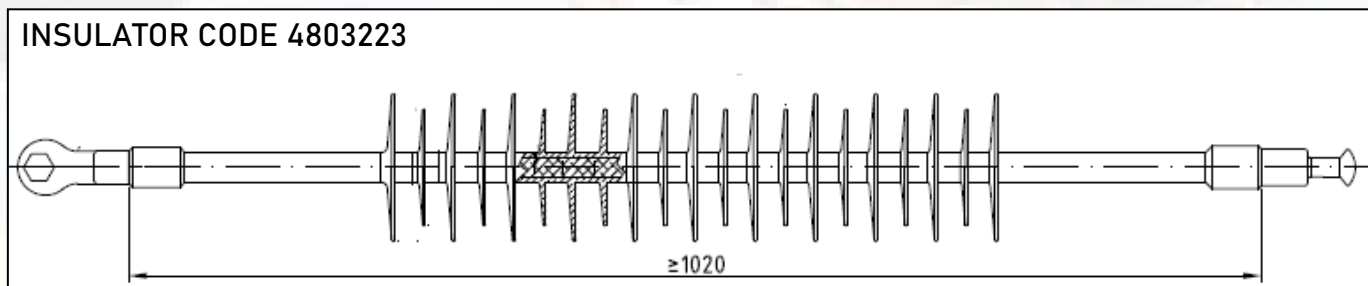

POLYMER INSULATORS AS PER IBERDROLA 48.08.03:2018 STANDARDS *DATA SHEET.*

Model	Code	Rated Voltage (kv)	Leakage distance (mm)	Insulated length (mm)	Total length(mm)	Mechanical Load (kN)	Test Voltages(kv)	
							1,2/50 BIL	50Hz /Wet
U70YB30P_AL	4803214	30	1120	1020	1170	70	215	95
C3670YBAV_AR	4803214A	30	1380	1040	1170	70	215	95
U70YB66P_AL	4803223	66	2250	1020	1170	70	380	165