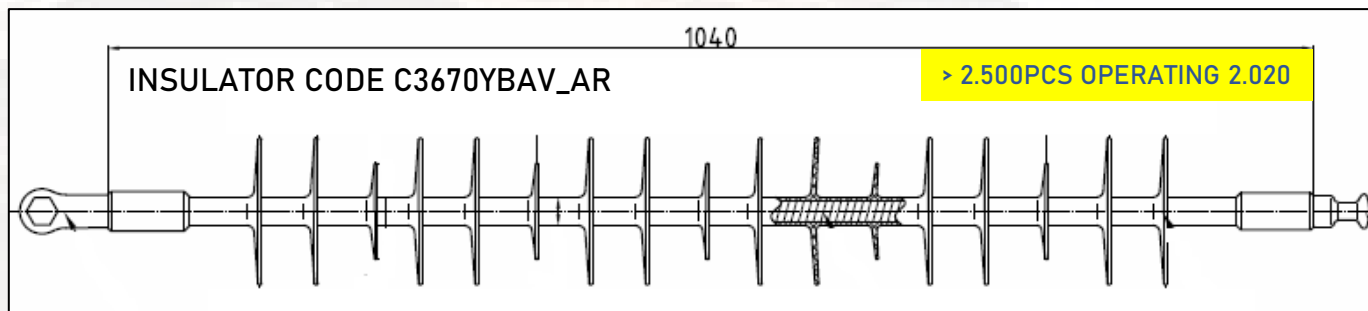

POLYMER INSULATORS AS PER IBERDROLA 48.08.03:2018 STANDARDS *DATA SHEET.*

Model	Code	Rated Voltage (kv)	Leakage distance (mm)	Insulated length (mm)	Total length(mm)	Mechanical Load (kN)	Test Voltages(kv)	
							1,2/50 BIL	50Hz /Wet
U70YB30P_AL	4803214	30	1120	1020	1170	70	215	95
C3670YBAV_AR	4803214A	30	1380	1040	1170	70	215	95
U70YB66P_AL	4803223	66	2250	1020	1170	70	380	165