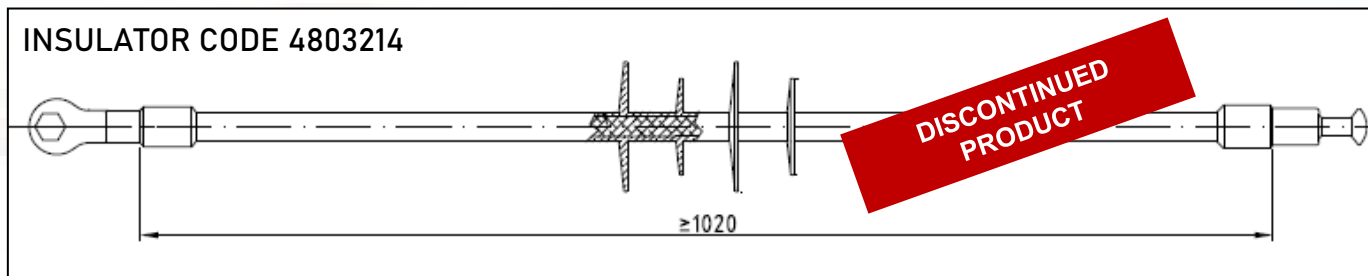

POLYMER INSULATORS AS PER IBERDROLA 48.08.03:2018 STANDARDS *DATA SHEET.*

Model	Code	Rated Voltage (kv)	Leakage distance (mm)	Insulated length (mm)	Total length(mm)	Mechanical Load (kN)	Test Voltages(kv)	
							1,2/50 BIL	50Hz /Wet
U70YB30P_AL	4803214	30	1120	1020	1170	70	215	95
C3670YBAV_AR	4803214A	30	1380	1040	1170	70	215	95
U70YB66P_AL	4803223	66	2250	1020	1170	70	380	165